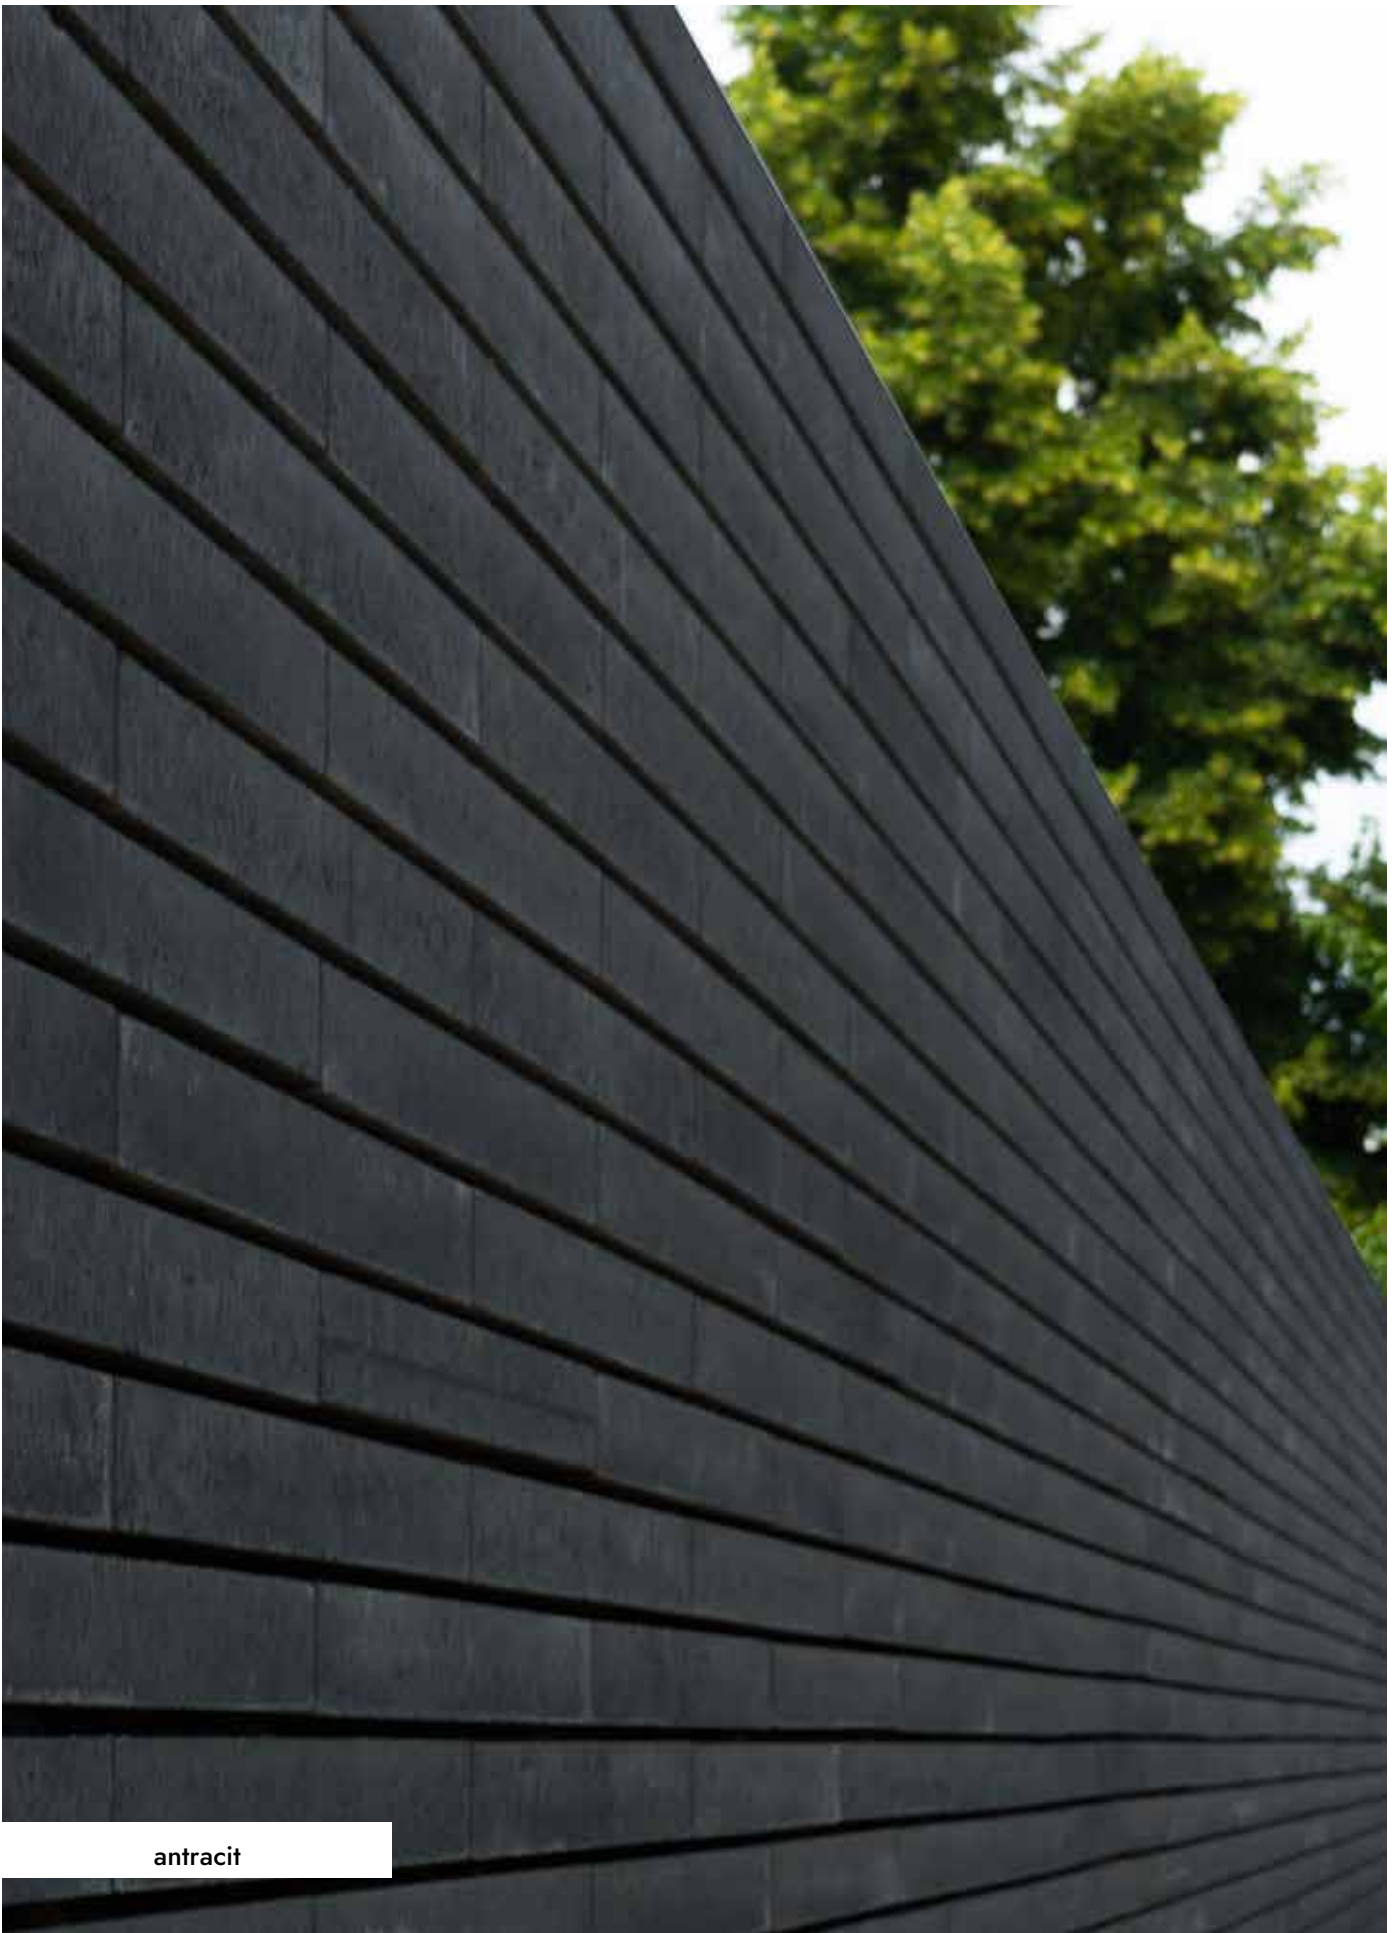

MODULO KERÍTÉS FEDLAP (MKF)

ár / db	1.350 Ft/db
vastagság	7,5 cm
méret	60 x 30 cm
db / raklap	60
m ² / raklap	10,80
kg / raklap	1810
sor / raklap	10

antracit és fehér

antracit

A close-up photograph of a pond with lily pads and a concrete ledge in the foreground. The lily pads are green and floating on the dark water. The concrete ledge is light-colored and has a grid pattern. The text is overlaid on the bottom part of the image.